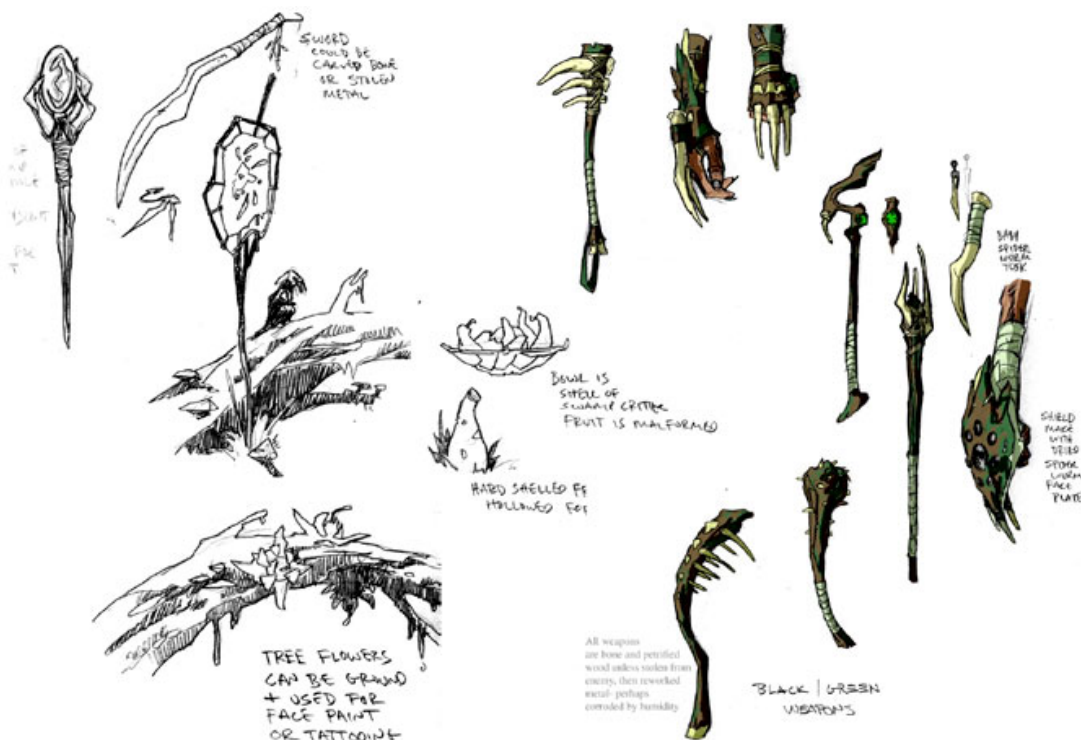

Home > Games > Magic > Magicthegathering.com > Magic Arcana

Ravnica Style Guide: Golgari

Magic Arcana
 Thursday, October 27, 2005

Zombie *plants*? Oh yes. In honor of Golgari Week, today we look at some items from the *Ravnica* style guide, in the Golgari chapter.

The Golgari are the guild of reanimated rot, kudzu-encrusted corpses and mossy mausoleums. It's only fitting that one of the most basic types of Golgari foot soldier is the plant zombie, a zombie of bone and tattered flesh held together with creeping vines, moss and fungus.

Golgari plant zombies

Elves of a certain mindset are drawn to Guild Golgari -- those who find the usefulness of death compatible with the flourishing of life. Here are some style guide sketches of Golgari elves and some of the creatures they ride.

PRODUCTS

MAGIC ONLINE

MESSAGE BOARDS

Magic General Forum
 magicthegathering.com Forum

RULES

Golgari guild elves

Here's a page full of sketches of gear and weaponry of the Golgari elfkind. Note the preponderance of improvised weapons made from dead creatures or scavenged items -- carved bone, hollowed-out shells, petrified wood, the faceplate of some unfortunate bygone worm.